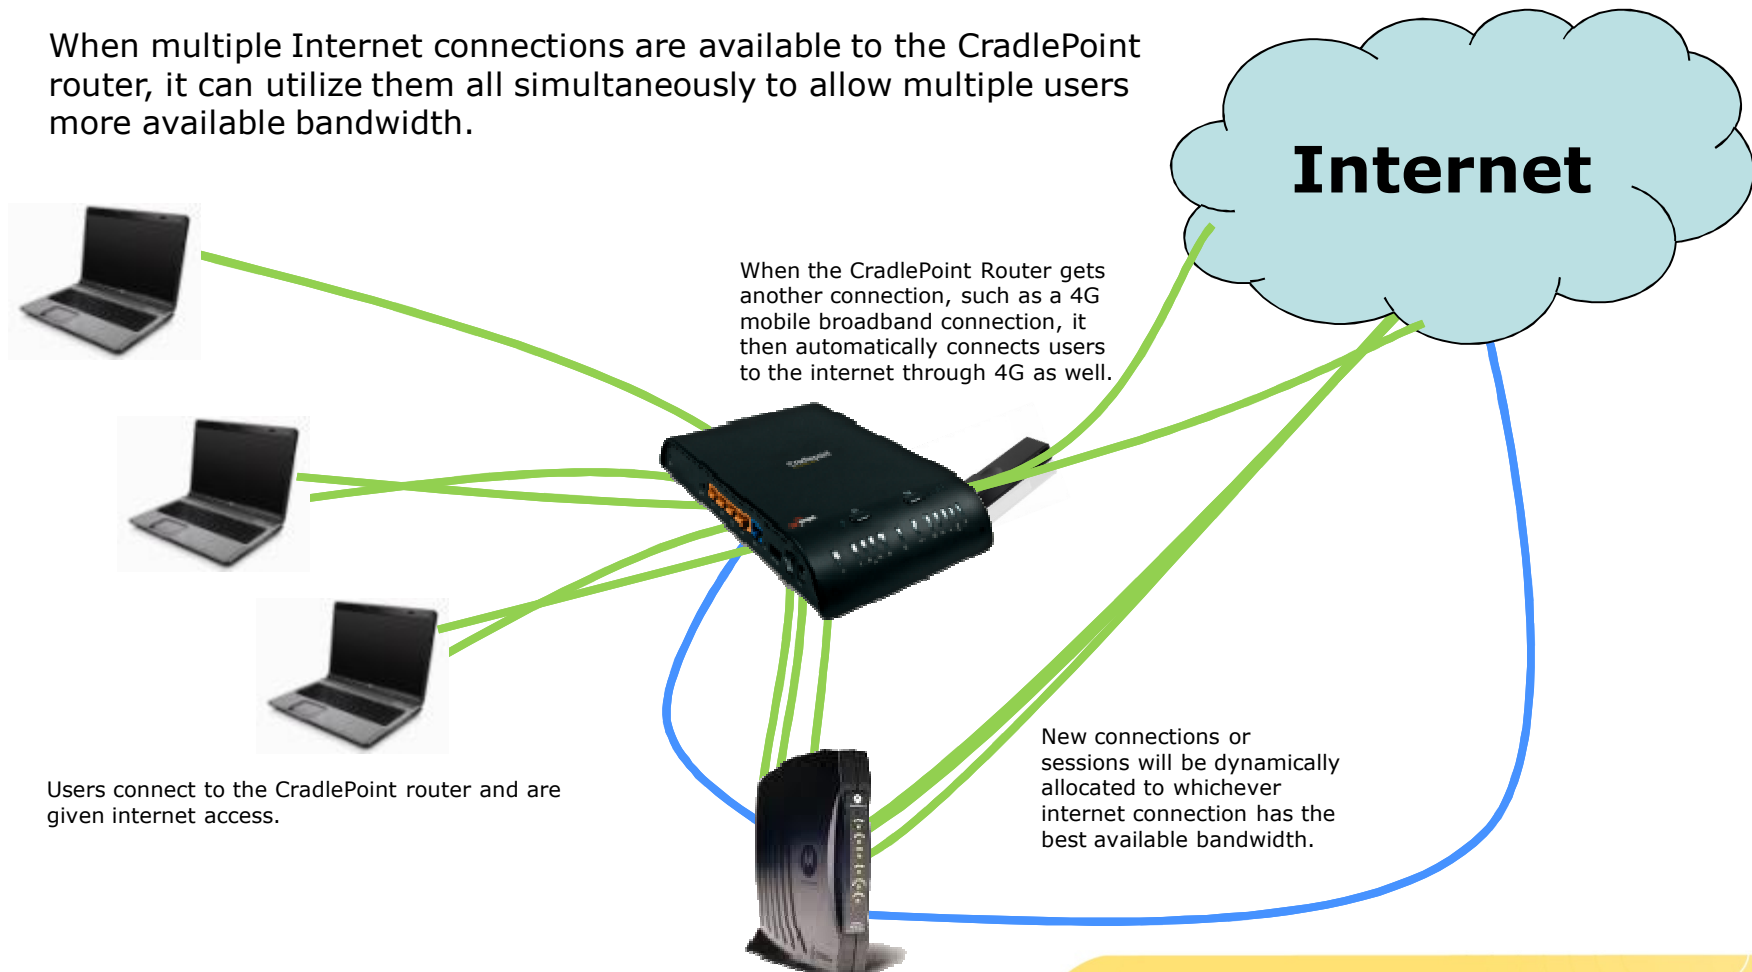

# Single Modem

When a 3G/4G mobile broadband modem is plugged into the CradlePoint router, it provides Wi-Fi and Ethernet access to multiple devices.

Wi-Fi and Ethernet provide users with a simple and familiar Internet experience, and also removes the burden of having to load drivers and connection management software.

# Failback

Since Primary Internet access has already been interrupted, the CradlePoint Router is monitoring for it to be restored while it directs users the 3G/4G Mobile Broadband as a backup.

This reconnects users to the Primary Internet access so that they are able to continue to work with minimal interruption.

Once Primary Internet service has been restored, the CradlePoint router detects that it's available for use.

# Load Balancing

When multiple Internet connections are available to the CradlePoint router, it can utilize them all simultaneously to allow multiple users more available bandwidth.