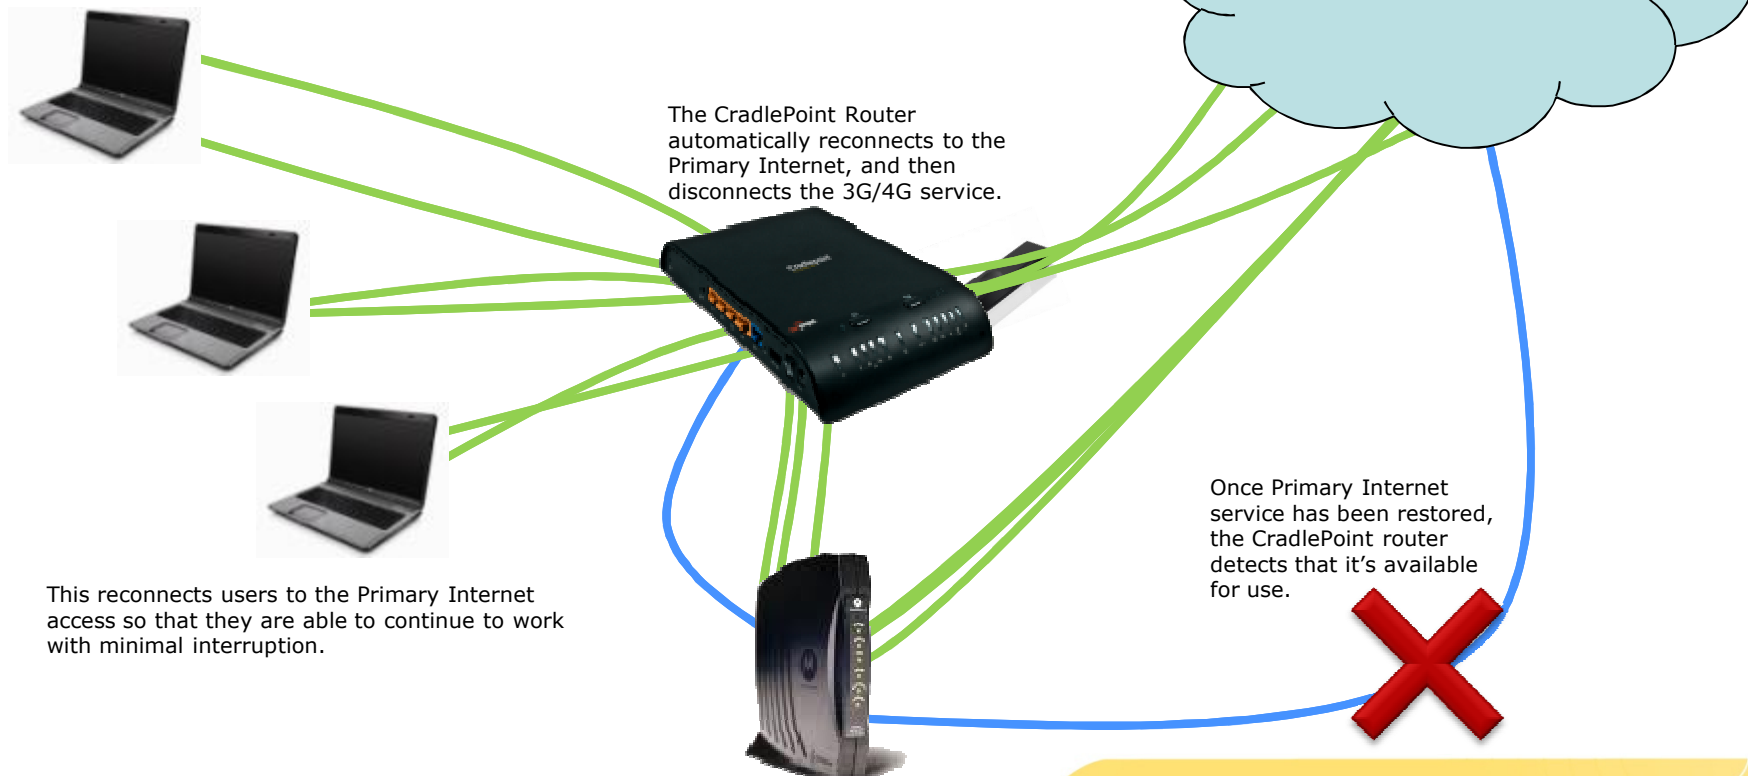

Failback

Since Primary Internet access has already been interrupted, the CradlePoint Router is monitoring for it to be restored while it directs users the 3G/4G Mobile Broadband as a backup.

This reconnects users to the Primary Internet access so that they are able to continue to work with minimal interruption.

Once Primary Internet service has been restored, the CradlePoint router detects that it's available for use.