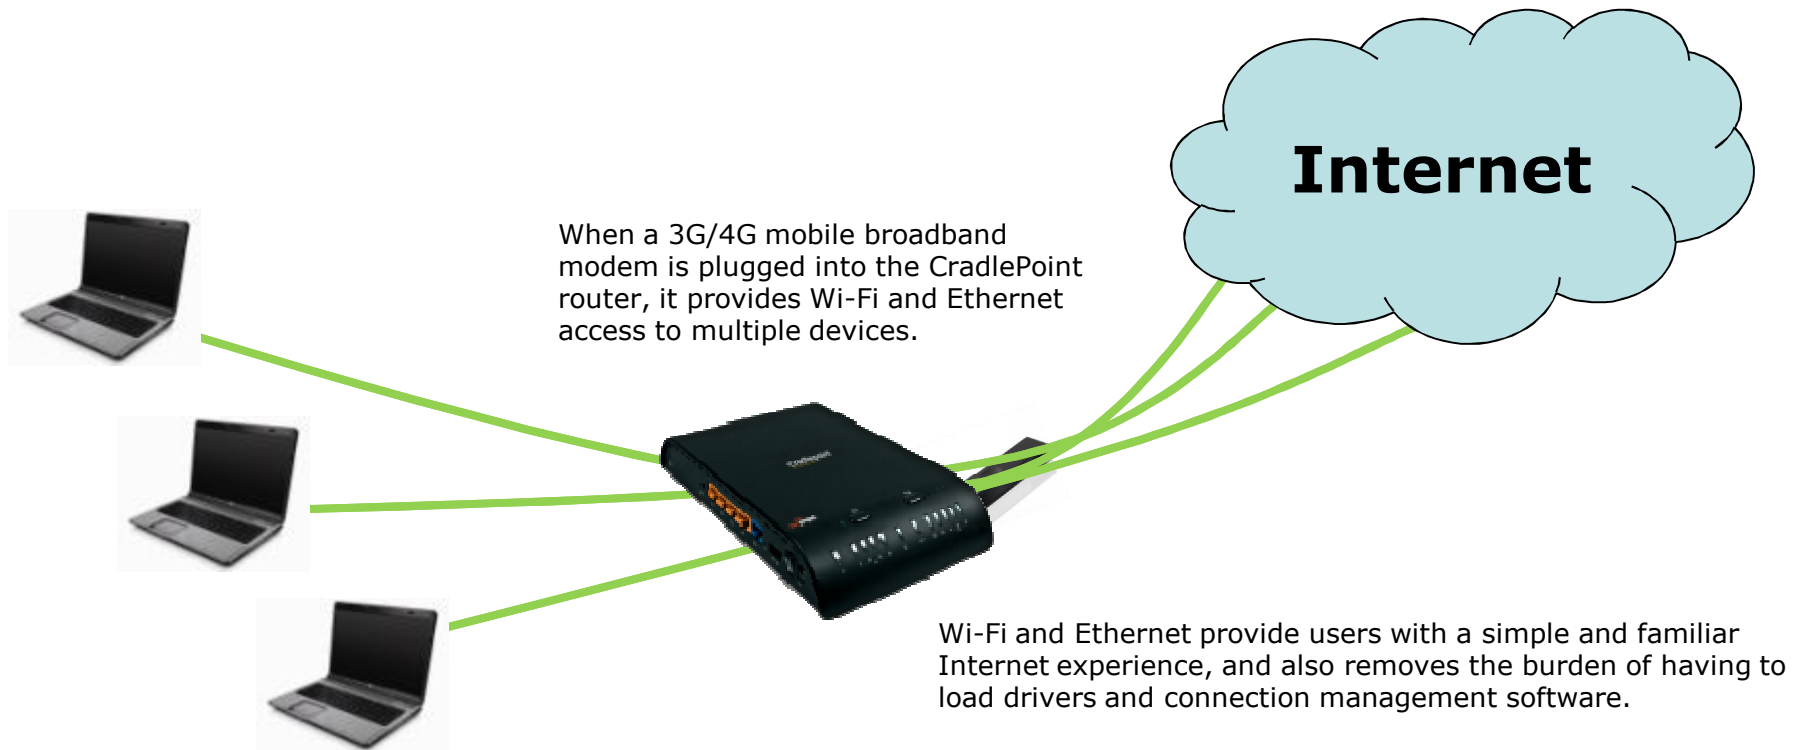

# MBR1200 Hardware Features

*MBR1200 - One Complete Unit that provides failover and failback, Cellular and Ethernet connections and VPN functionality in one package.*

## LED Indicators

- Signal Strength for wireless devices
- Shows Connected Devices to determine what cards are installed
- Port Status tells you the state of a particular device.

# Single Modem

When a 3G/4G mobile broadband modem is plugged into the CradlePoint router, it provides Wi-Fi and Ethernet access to multiple devices.

Wi-Fi and Ethernet provide users with a simple and familiar Internet experience, and also removes the burden of having to load drivers and connection management software.