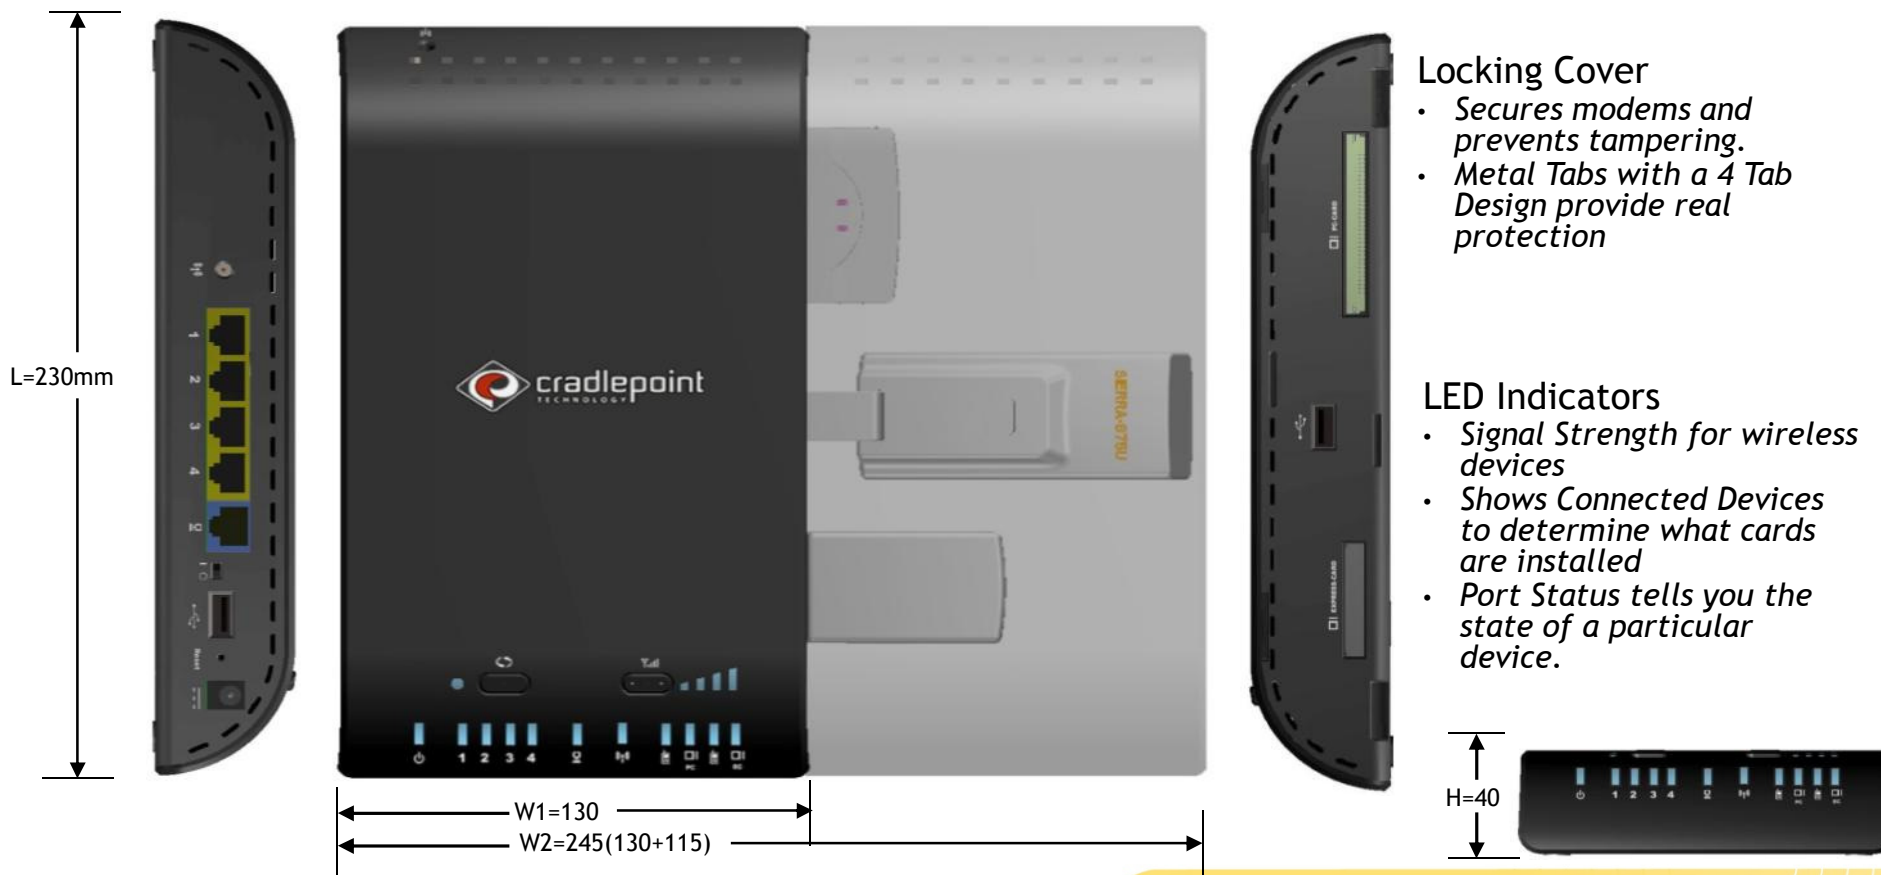

# **MBR1200 Failsafe Gigabit 'N' Router**

# MBR1200 Failsafe Gigabit 'N' Router For Mobile Broadband

- Full function 802.11 b/g/n with MIMO
- Failover capable, Failback capable, Load Balancing
- Compatibility with USB, ExpressCard and PCMCIA Modems
- IPSec VPN endpoint capable including support for several HASH and Cipher algorithms. Supports pre-shared key authentication.

## HARDWARE HIGHLIGHTS:

Supported Users	64 WiFi, Unlimited Ethernet
IPSec VPN	10 Tunnels (Tunnel or Transfer Modes )
WiFi Support	802.11 b/g/n
Antenna	2 internal antennas, 2 external MC-plug jacks
Modem/Phone Support	3x USB Ports, 1x ExpressCard, 1x PC Card (PCMCIA)
LBS/GPS	Reads GPS from modems - Broadcast KML or NMEA 0183
Ports	3x USB, 1x ExpressCard, 1x PC Card (PCMCIA), 1x(2x) Ethernet WAN 4x(3x) LAN, Power
LEDs	Power, 4x LAN, WAN, WPS, WLAN, 5x MDM, Signal Strength
Dimensions	5.2" x 9.05" x 1.6" (Without Modem Security Enclosure)

# MBR1200 Hardware Features

*MBR1200 - One Complete Unit that provides failover and failback, Cellular and Ethernet connections and VPN functionality in one package.*