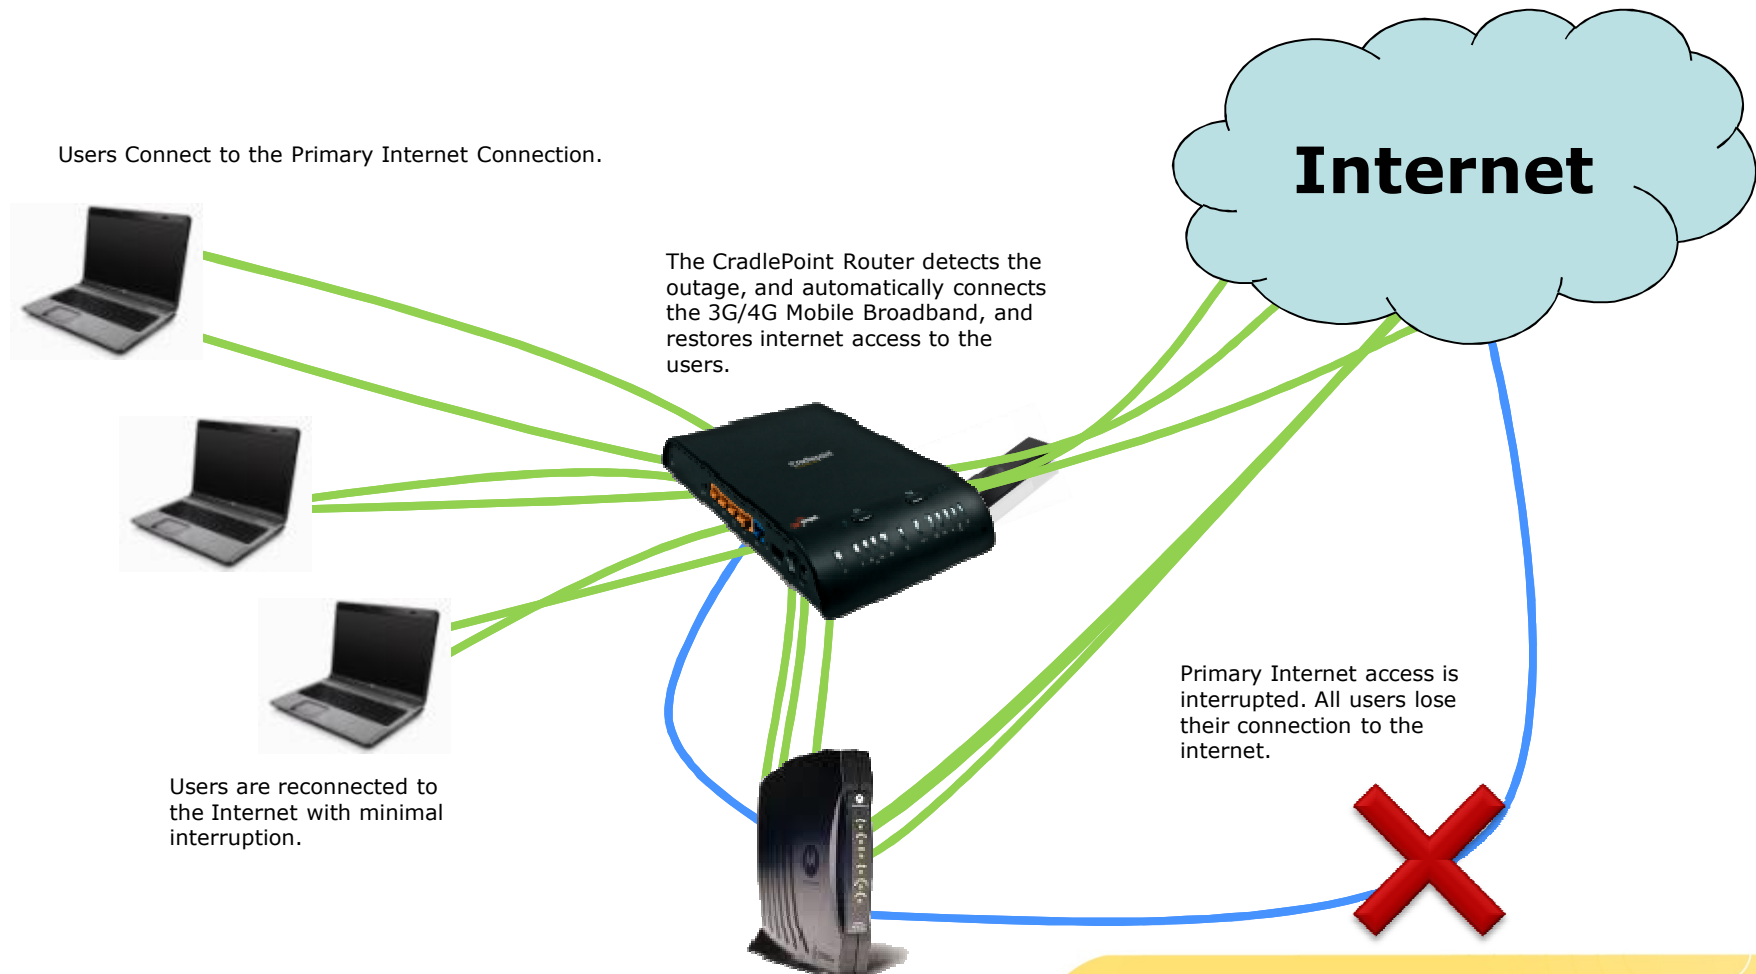

## LED Indicators

- Signal Strength for wireless devices
- Shows Connected Devices to determine what cards are installed
- Port Status tells you the state of a particular device.

# Single Modem

When a 3G/4G mobile broadband modem is plugged into the CradlePoint router, it provides Wi-Fi and Ethernet access to multiple devices.

Wi-Fi and Ethernet provide users with a simple and familiar Internet experience, and also removes the burden of having to load drivers and connection management software.

This also enables the use of many other devices such as an iPod, PSP, Gameboy, PDA, Digital Video Recorder (DVR), Security Camera, Printer/Scanner/Copier, Point of Sale Terminal, Industrial Handheld Computer, and many other Wi-Fi or Ethernet enabled devices.

# Failback

Since Primary Internet access has already been interrupted, the CradlePoint Router is monitoring for it to be restored while it directs users the 3G/4G Mobile Broadband as a backup.

This reconnects users to the Primary Internet access so that they are able to continue to work with minimal interruption.